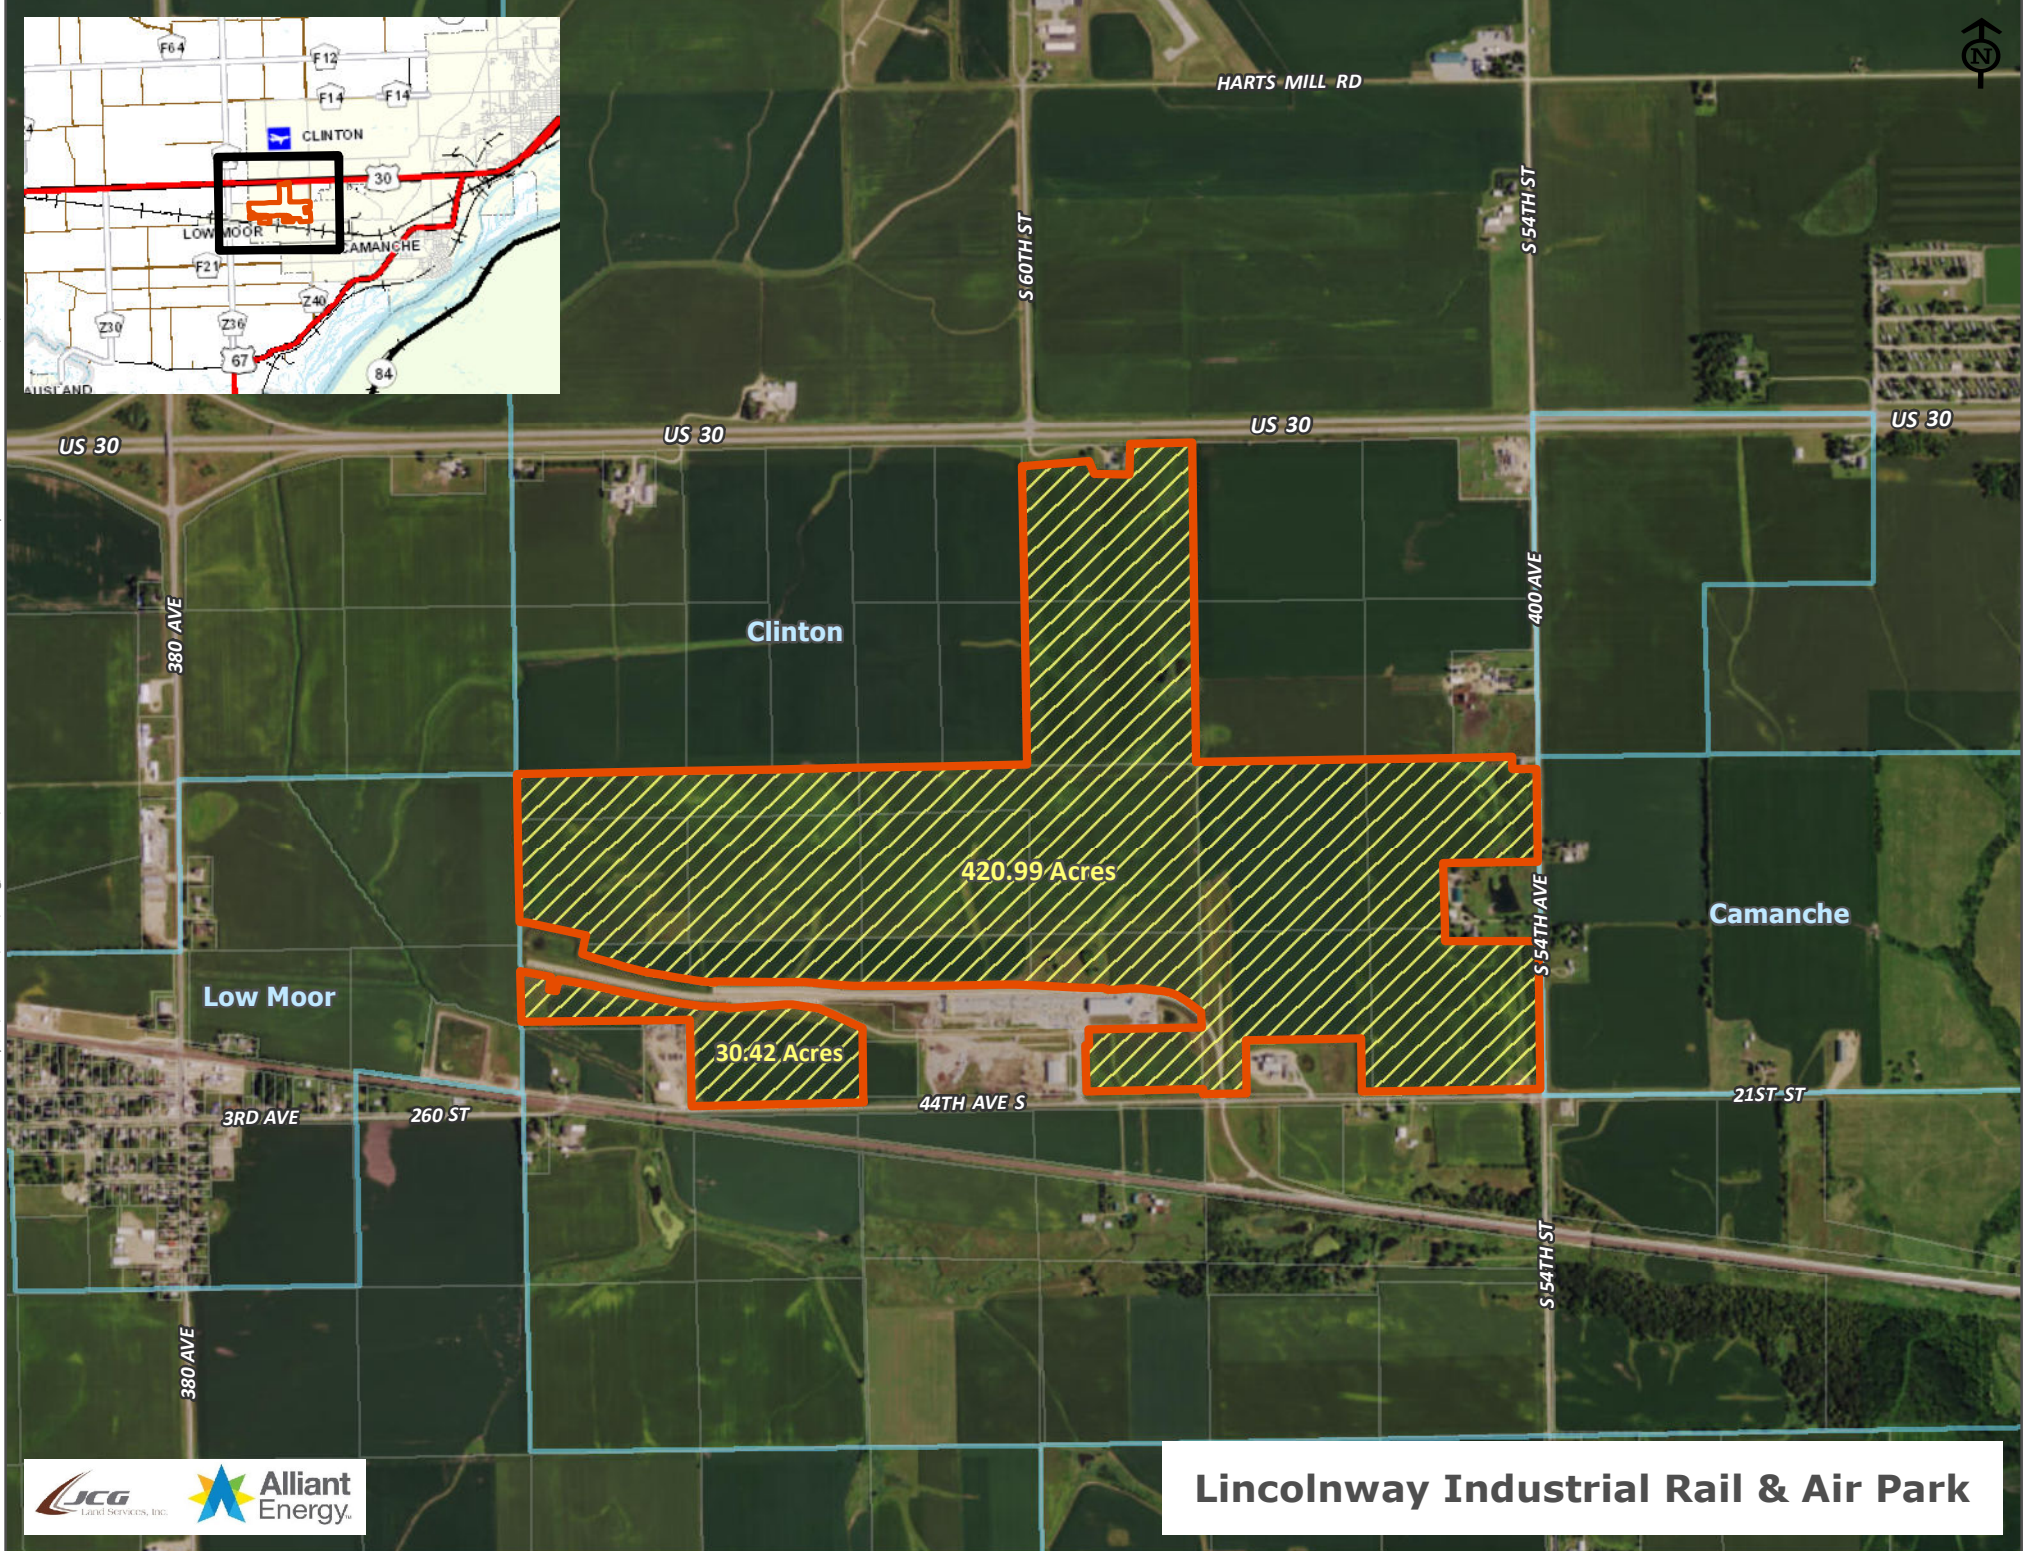

Created By: JCG Land Services Date: 8/17/2017

Sources: Clinton County GIS, Iowa DOT, ESRI, Bing, DeLorme, IA DNR

Lincolnway Industrial Rail & Air Park

420.99 Acres

30.42 Acres